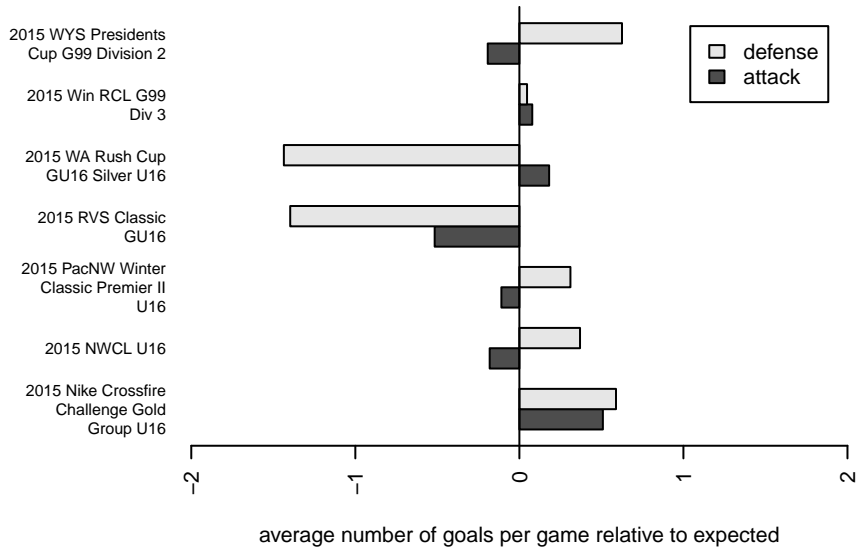

Harbor Premier Green G99

Harbor FC
 Gig Harbor, WA
 G99 total strength=1418
 attack=8.76 defense=8.29
 fall league = Win RCL G99 Div 3

alt names used:
 HARBOR PREMIER G99' GREEN (WA)
 Harbor Premier G99 Green
 HARBOR PREMIER G99 GREEN (WA)
 Harbor Premier G99 Green A
 Harbor Premier G99 Green A
 HARBOR PREMIER G99' GREEN (WA)
 Harbor Premier G99 Green
 Harbor Premier G99 Green A

Venues played:
 2015 RVS Classic GU16
 2015 Nike Crossfire Challenge Gold Group U16
 2015 WA Rush Cup GU16 Silver U16
 2015 Win RCL G99 Div 3
 2015 NWCL U16
 2015 PacNW Winter Classic Premier II U16
 2015 WYS Presidents Cup G99 Division 2

**attack and defense variance (black dot)
relative to other teams
and top 10 in region**

**attack and defense rating
relative to others at age
and all opponents in last 13 months**

Performance relative to 13 month average