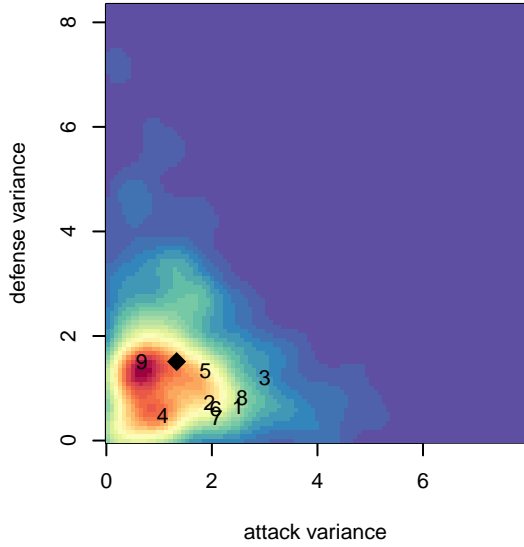

Harbor Premier Green G99

Harbor FC
 Gig Harbor, WA
 G99 total strength=1418
 attack=8.76 defense=8.29
 fall league = Win RCL G99 Div 3

alt names used:
 HARBOR PREMIER G99' GREEN (WA)
 Harbor Premier G99 Green
 HARBOR PREMIER G99 GREEN (WA)
 Harbor Premier G99 Green A
 Harbor Premier G99 Green A
 HARBOR PREMIER G99' GREEN (WA)
 Harbor Premier G99 Green
 Harbor Premier G99 Green A

**attack and defense variance (black dot)
relative to other teams
and top 10 in region**

**attack and defense rating
relative to others at age
and all opponents in last 13 months**

Performance relative to 13 month average