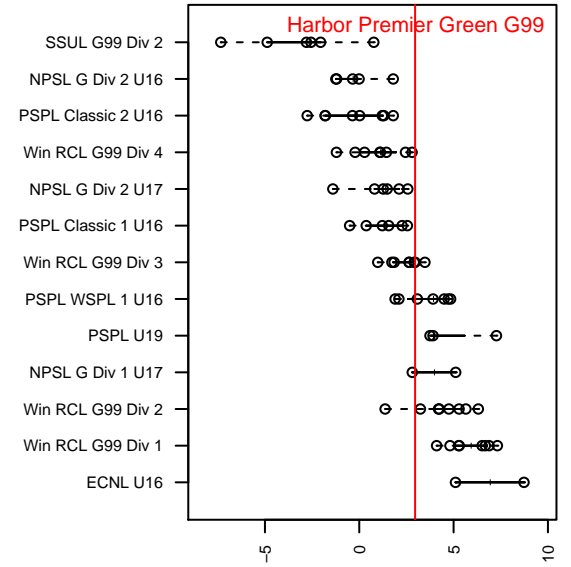

Harbor Premier Green G99

Harbor FC
 Gig Harbor, WA
 G99 total strength=1418
 attack=8.76 defense=8.29
 fall league = Win RCL G99 Div 3

alt names used:
 HARBOR PREMIER G99' GREEN (WA)
 Harbor Premier G99 Green
 HARBOR PREMIER G99 GREEN (WA)
 Harbor Premier G99 Green A
 Harbor Premier G99 Green A
 HARBOR PREMIER G99' GREEN (WA)
 Harbor Premier G99 Green
 Harbor Premier G99 Green A

**attack and defense variance (black dot)
relative to other teams
and top 10 in region**

**attack and defense rating
relative to others at age
and all opponents in last 13 months**

Performance relative to 13 month average