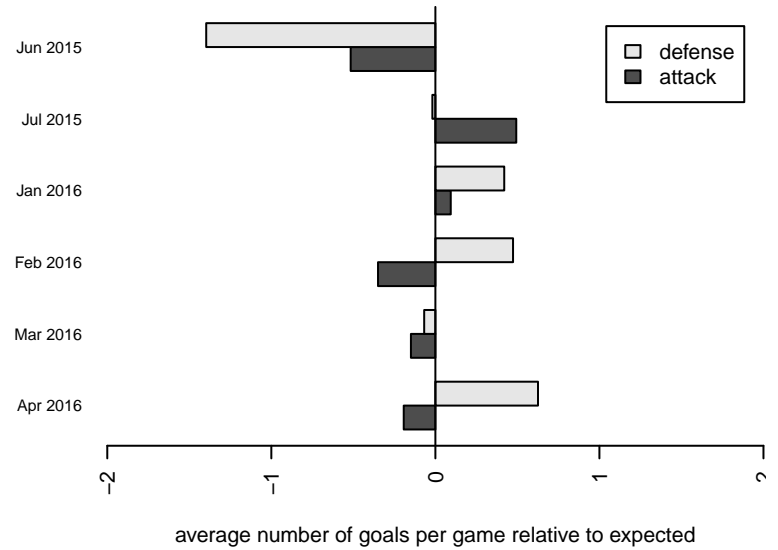

Performance relative to 13 month average