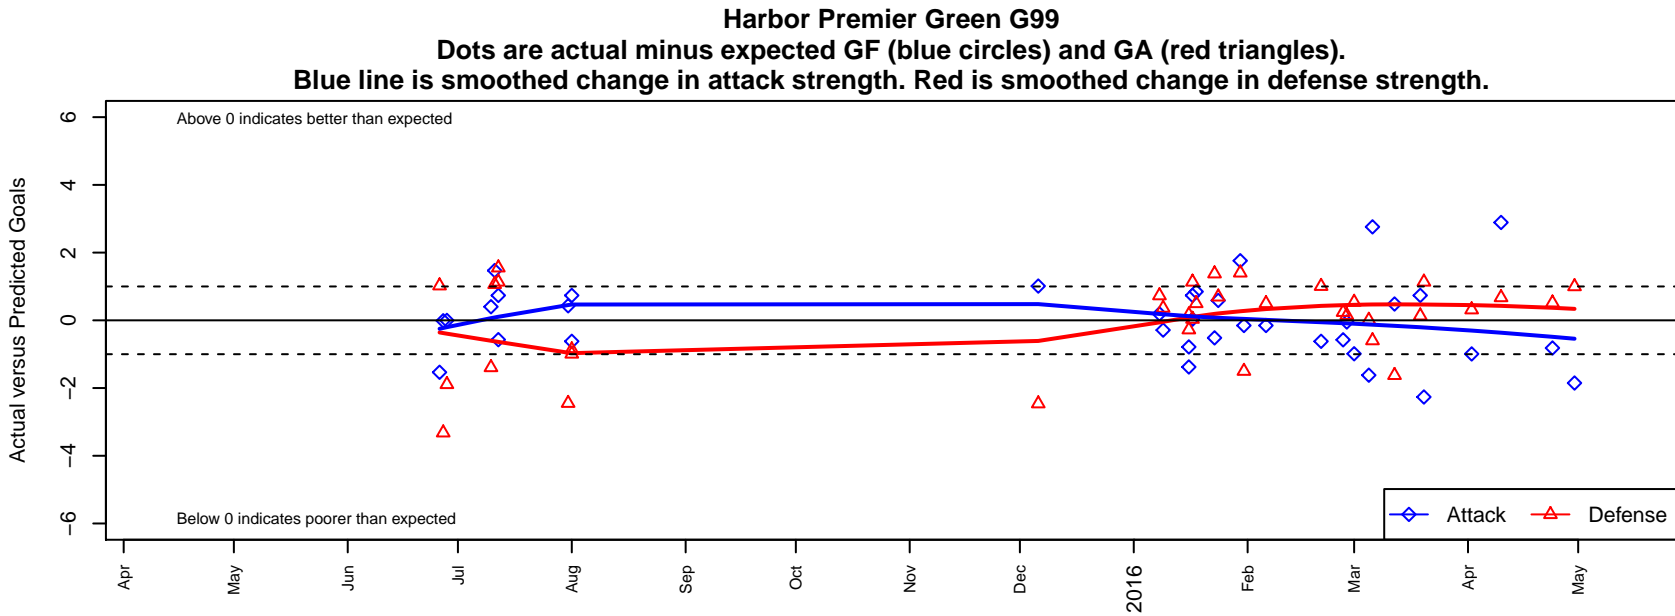

Harbor Premier Green G99

Harbor FC
 Gig Harbor, WA
 G99 total strength=1418
 attack=8.76 defense=8.29
 fall league = Win RCL G99 Div 3

alt names used:
 HARBOR PREMIER G99' GREEN (WA)
 Harbor Premier G99 Green
 HARBOR PREMIER G99 GREEN (WA)
 Harbor Premier G99 Green A
 Harbor Premier G99 Green A
 HARBOR PREMIER G99' GREEN (WA)
 Harbor Premier G99 Green
 Harbor Premier G99 Green A

**attack and defense variance (black dot)
relative to other teams
and top 10 in region**

**attack and defense rating
relative to others at age
and all opponents in last 13 months**

Performance relative to 13 month average