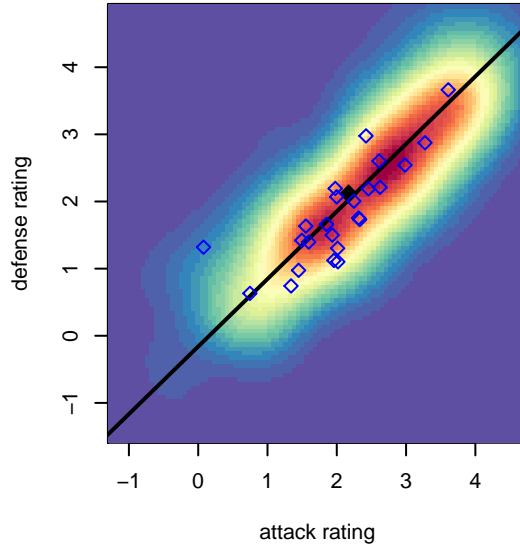

Harbor Premier Green G99

Harbor FC
 Gig Harbor, WA
 G99 total strength=1418
 attack=8.76 defense=8.29
 fall league = Win RCL G99 Div 3

alt names used:
 HARBOR PREMIER G99' GREEN (WA)
 Harbor Premier G99 Green
 HARBOR PREMIER G99 GREEN (WA)
 Harbor Premier G99 Green A
 Harbor Premier G99 Green A
 HARBOR PREMIER G99' GREEN (WA)
 Harbor Premier G99 Green
 Harbor Premier G99 Green A

**attack and defense variance (black dot)
relative to other teams
and top 10 in region**

**attack and defense rating
relative to others at age
and all opponents in last 13 months**

Performance relative to 13 month average